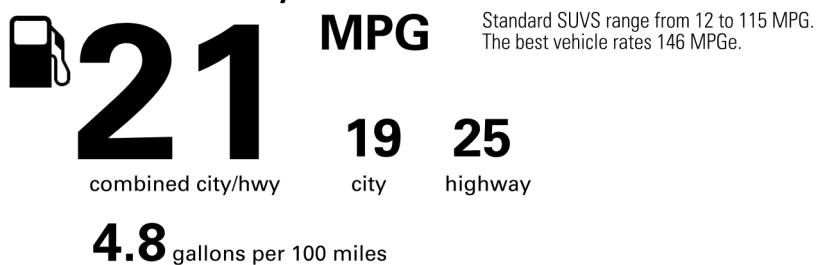

BASE MANUFACTURER'S SUGGESTED RETAIL PRICE \$56,070.00

OPTIONAL EQUIPMENT

FE	50 STATE EMISSIONS	
MR	Power Tilt/Slide Moonroof	850.00
TD	Tow Tech Package - w/ Trailer Reverse Assist (TRA) Control, Digital Display Rearview Mirror	400.00
3T.	Roof Rail Cross Bars Gloss Black	420.00
5A.	Cargo Cover- Retractable Black	135.00
63.	Floor Mats- All Weather- '4Runner'	248.00
87.	Multimedia Screen Protector - Glass	105.00
MF.	Mudguards- Fr +Rr Molded Black '4Runner'	175.00
R5.	Cargo Tray- All Weather '4Runner'	140.00
T4.	Badge Overlay- Front Emblem Black	65.00
T7.	Badge Inserts- Rr TOYOTA Matte Black	65.00
W0.	Wheels- 18" Accessory TRD Black	1,325.00

Not Original - Copy

Created: 2026-05-13 15:02:47 (UTC)

EPA DOT Fuel Economy and Environment

Gasoline Vehicle

Fuel Economy

You spend \$3,250 more in fuel costs over 5 years compared to the average new vehicle.