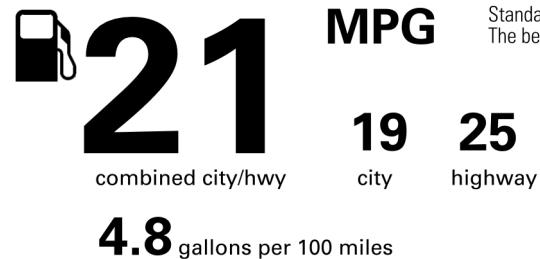

Not Original - Copy

Created: 2026-05-13 10:08:04 (UTC)

EPA DOT Fuel Economy and Environment

Gasoline Vehicle

Fuel Economy

You spend \$3,250 more in fuel costs over 5 years compared to the average new vehicle.